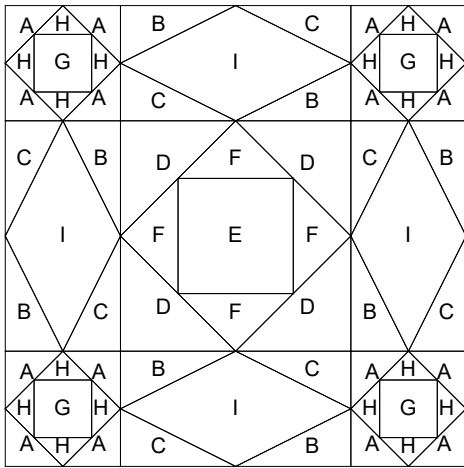

Storm at Sea

Key Block (1/5 actual size)

Cutting Diagrams

Patch Count

2 patches

2 patches

1 patch

4 patches

2 patches

2 patches

8 patches

8 patches

4 patches