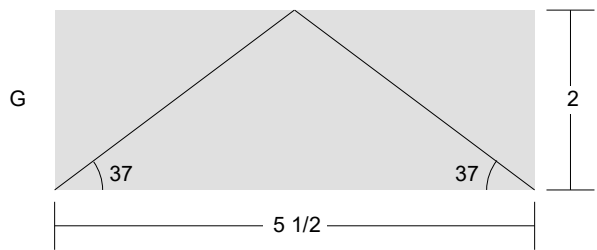

Joseph's Coat

Key Block (7/50 actual size)

Cutting Diagrams

4 patches

1 patch

4 patches

8 patches