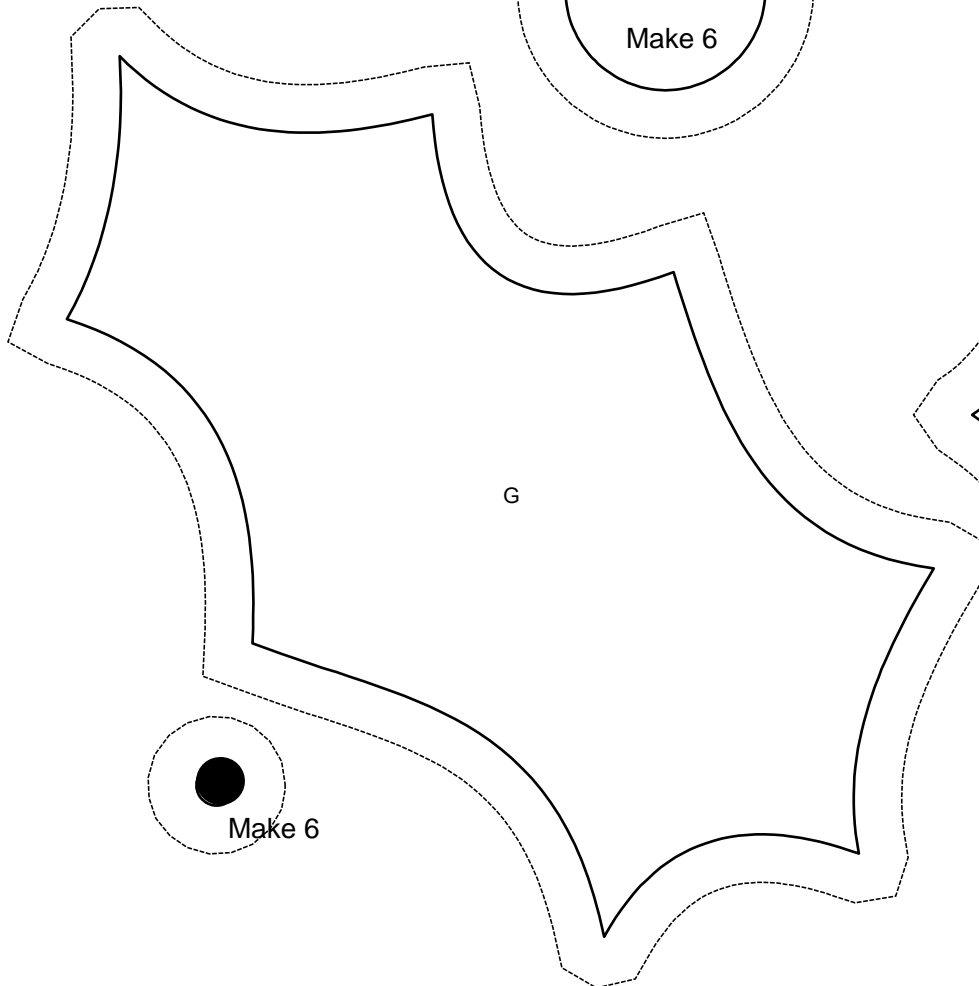

Holly Berries

Key Block (29/100 actual size)

Holly & Berries Quilt Templates
Wall Quilt by Lori Dickman

Holly & Berries Quilt Templates
Wall Quilt by Lori Dickman

B

NOTE: Only include 1/4" seam allowances when using Needle Turn Applique.

When using Fusible applique, do NOT include 1/4" seam allowances.

C

E

D