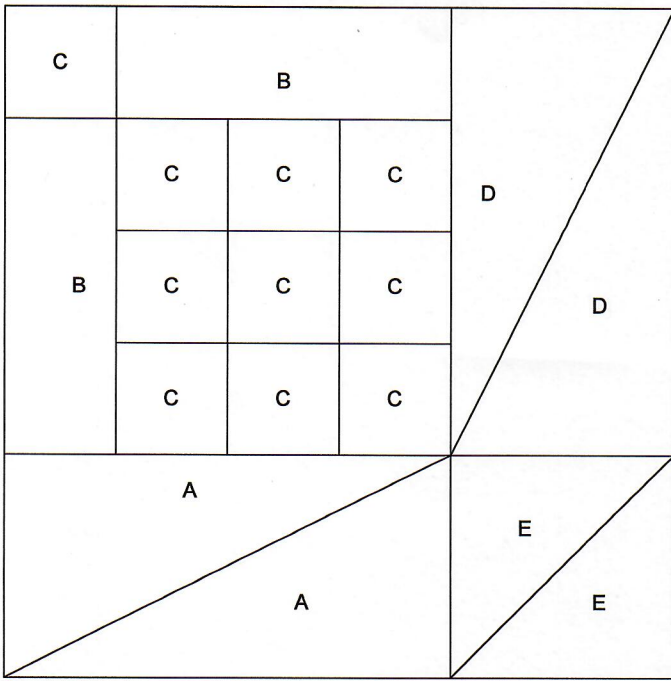

Independence Day Bouquet

Key Block (29/100 actual size)

cut 9" x 5"
rectangle
on diagonal